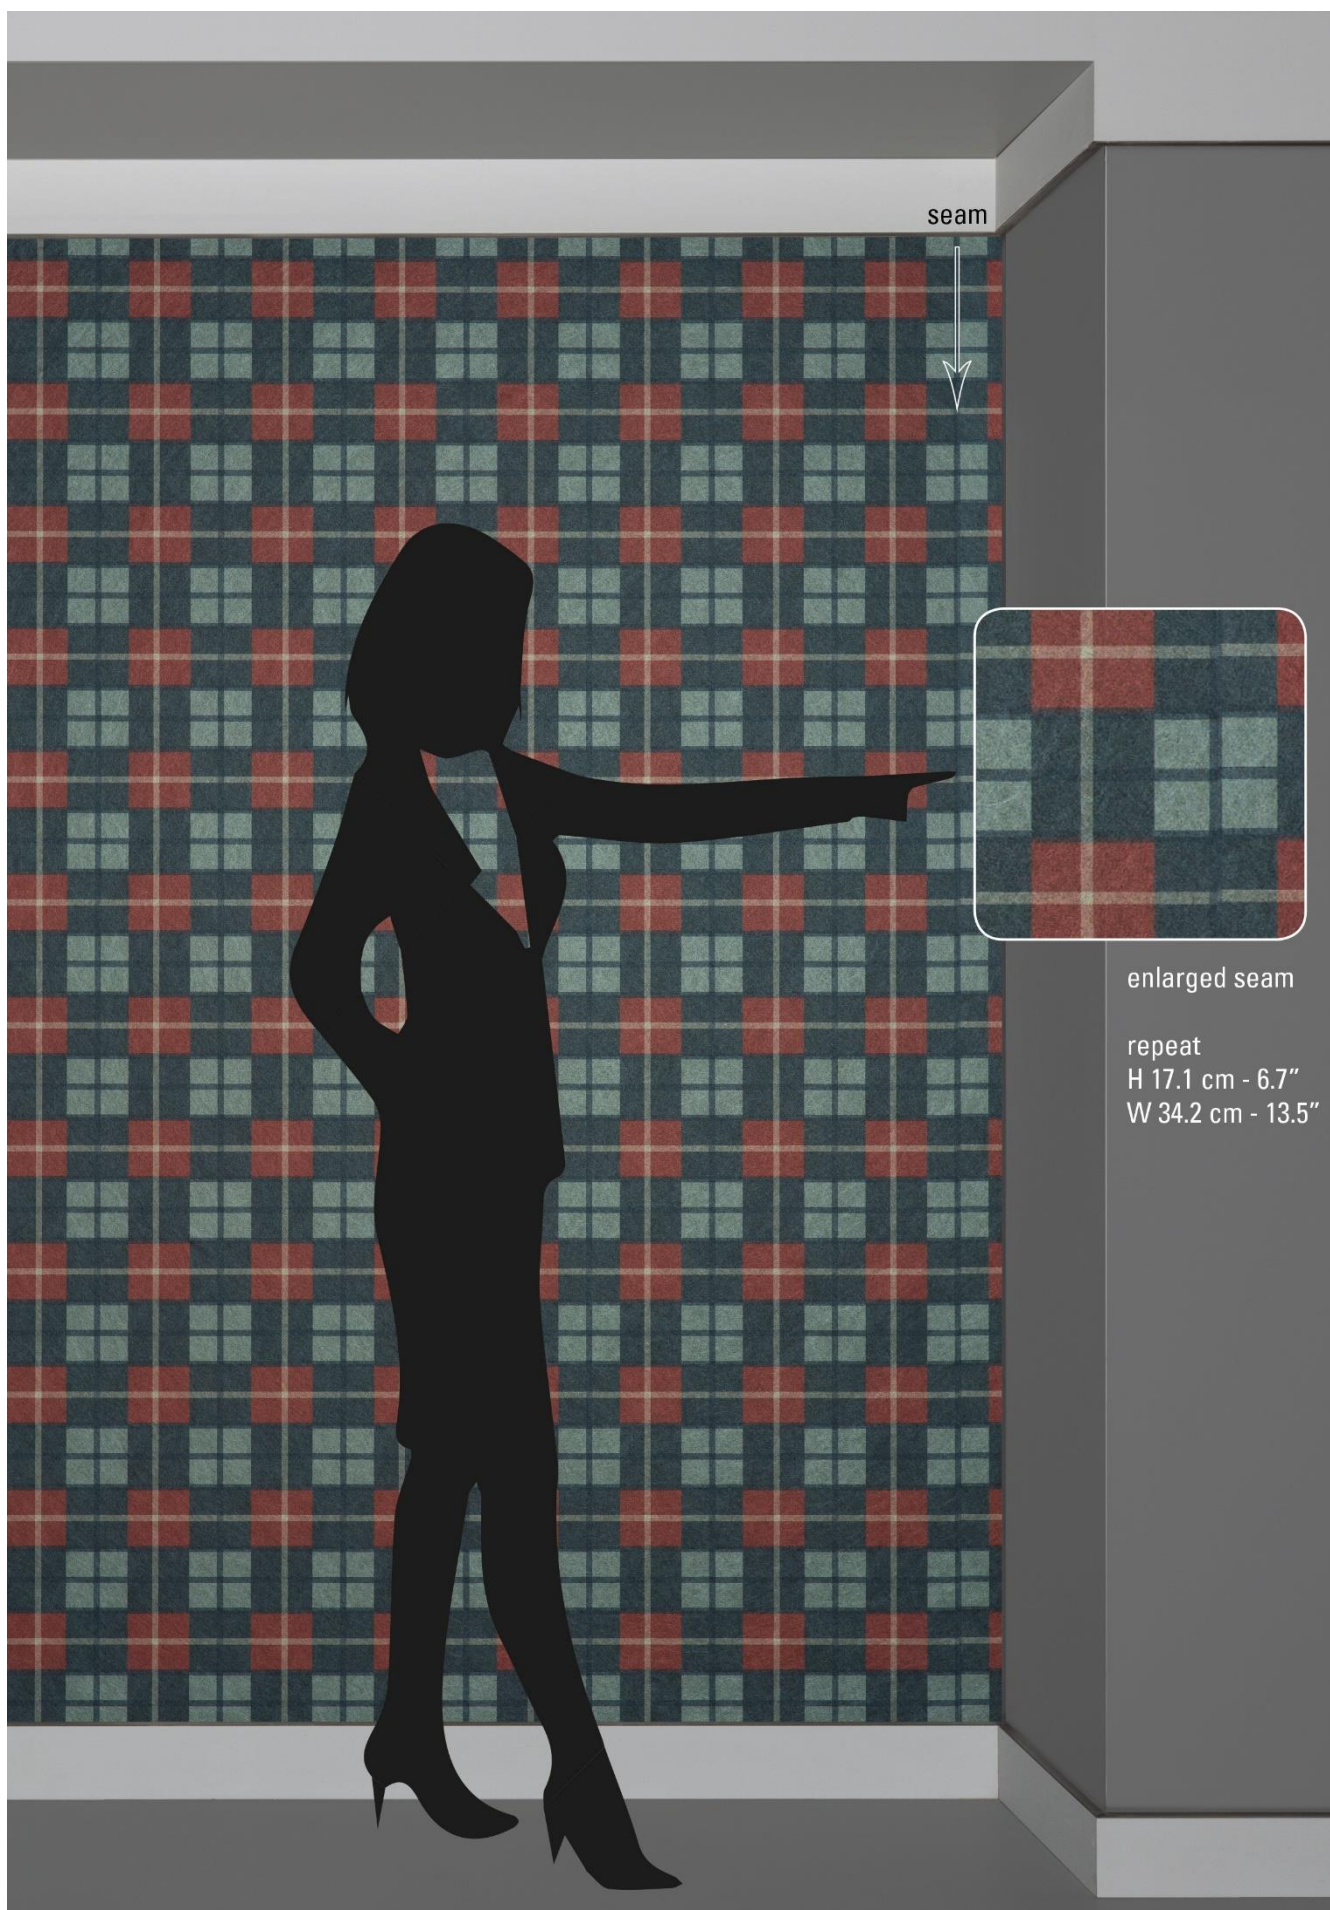

seam

enlarged seam

repeat
H 17.1 cm - 6.7"
W 34.2 cm - 13.5"